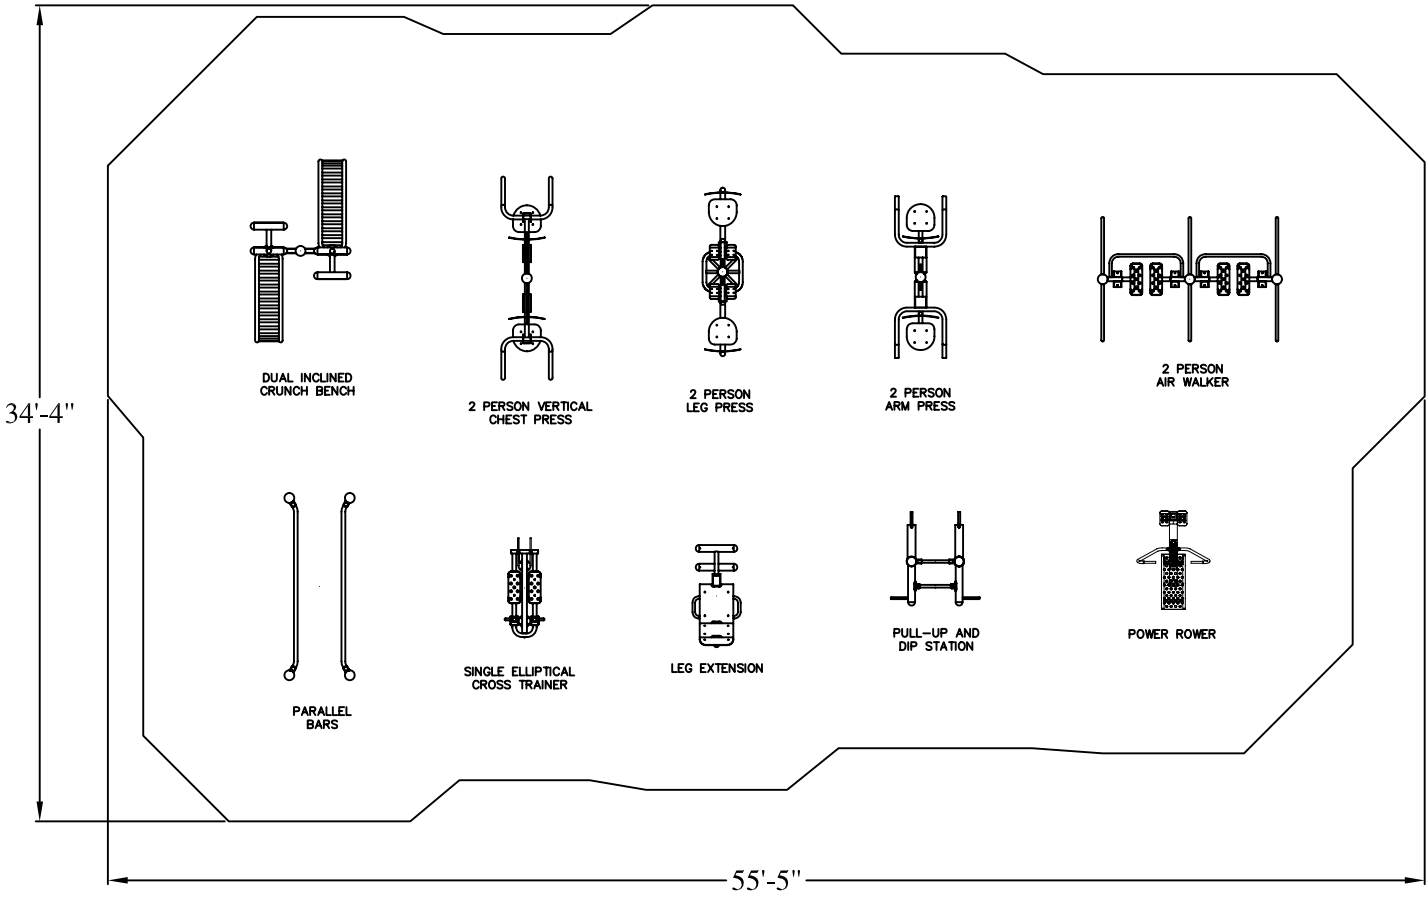

LAYOUT 1

9060243POF

GROUND SPACE: 55'-5" X 34'-4"

SCALE:
1/8"=1'-0"

DATE:
23JUN09
DRAWN BY:
KOEKOEK